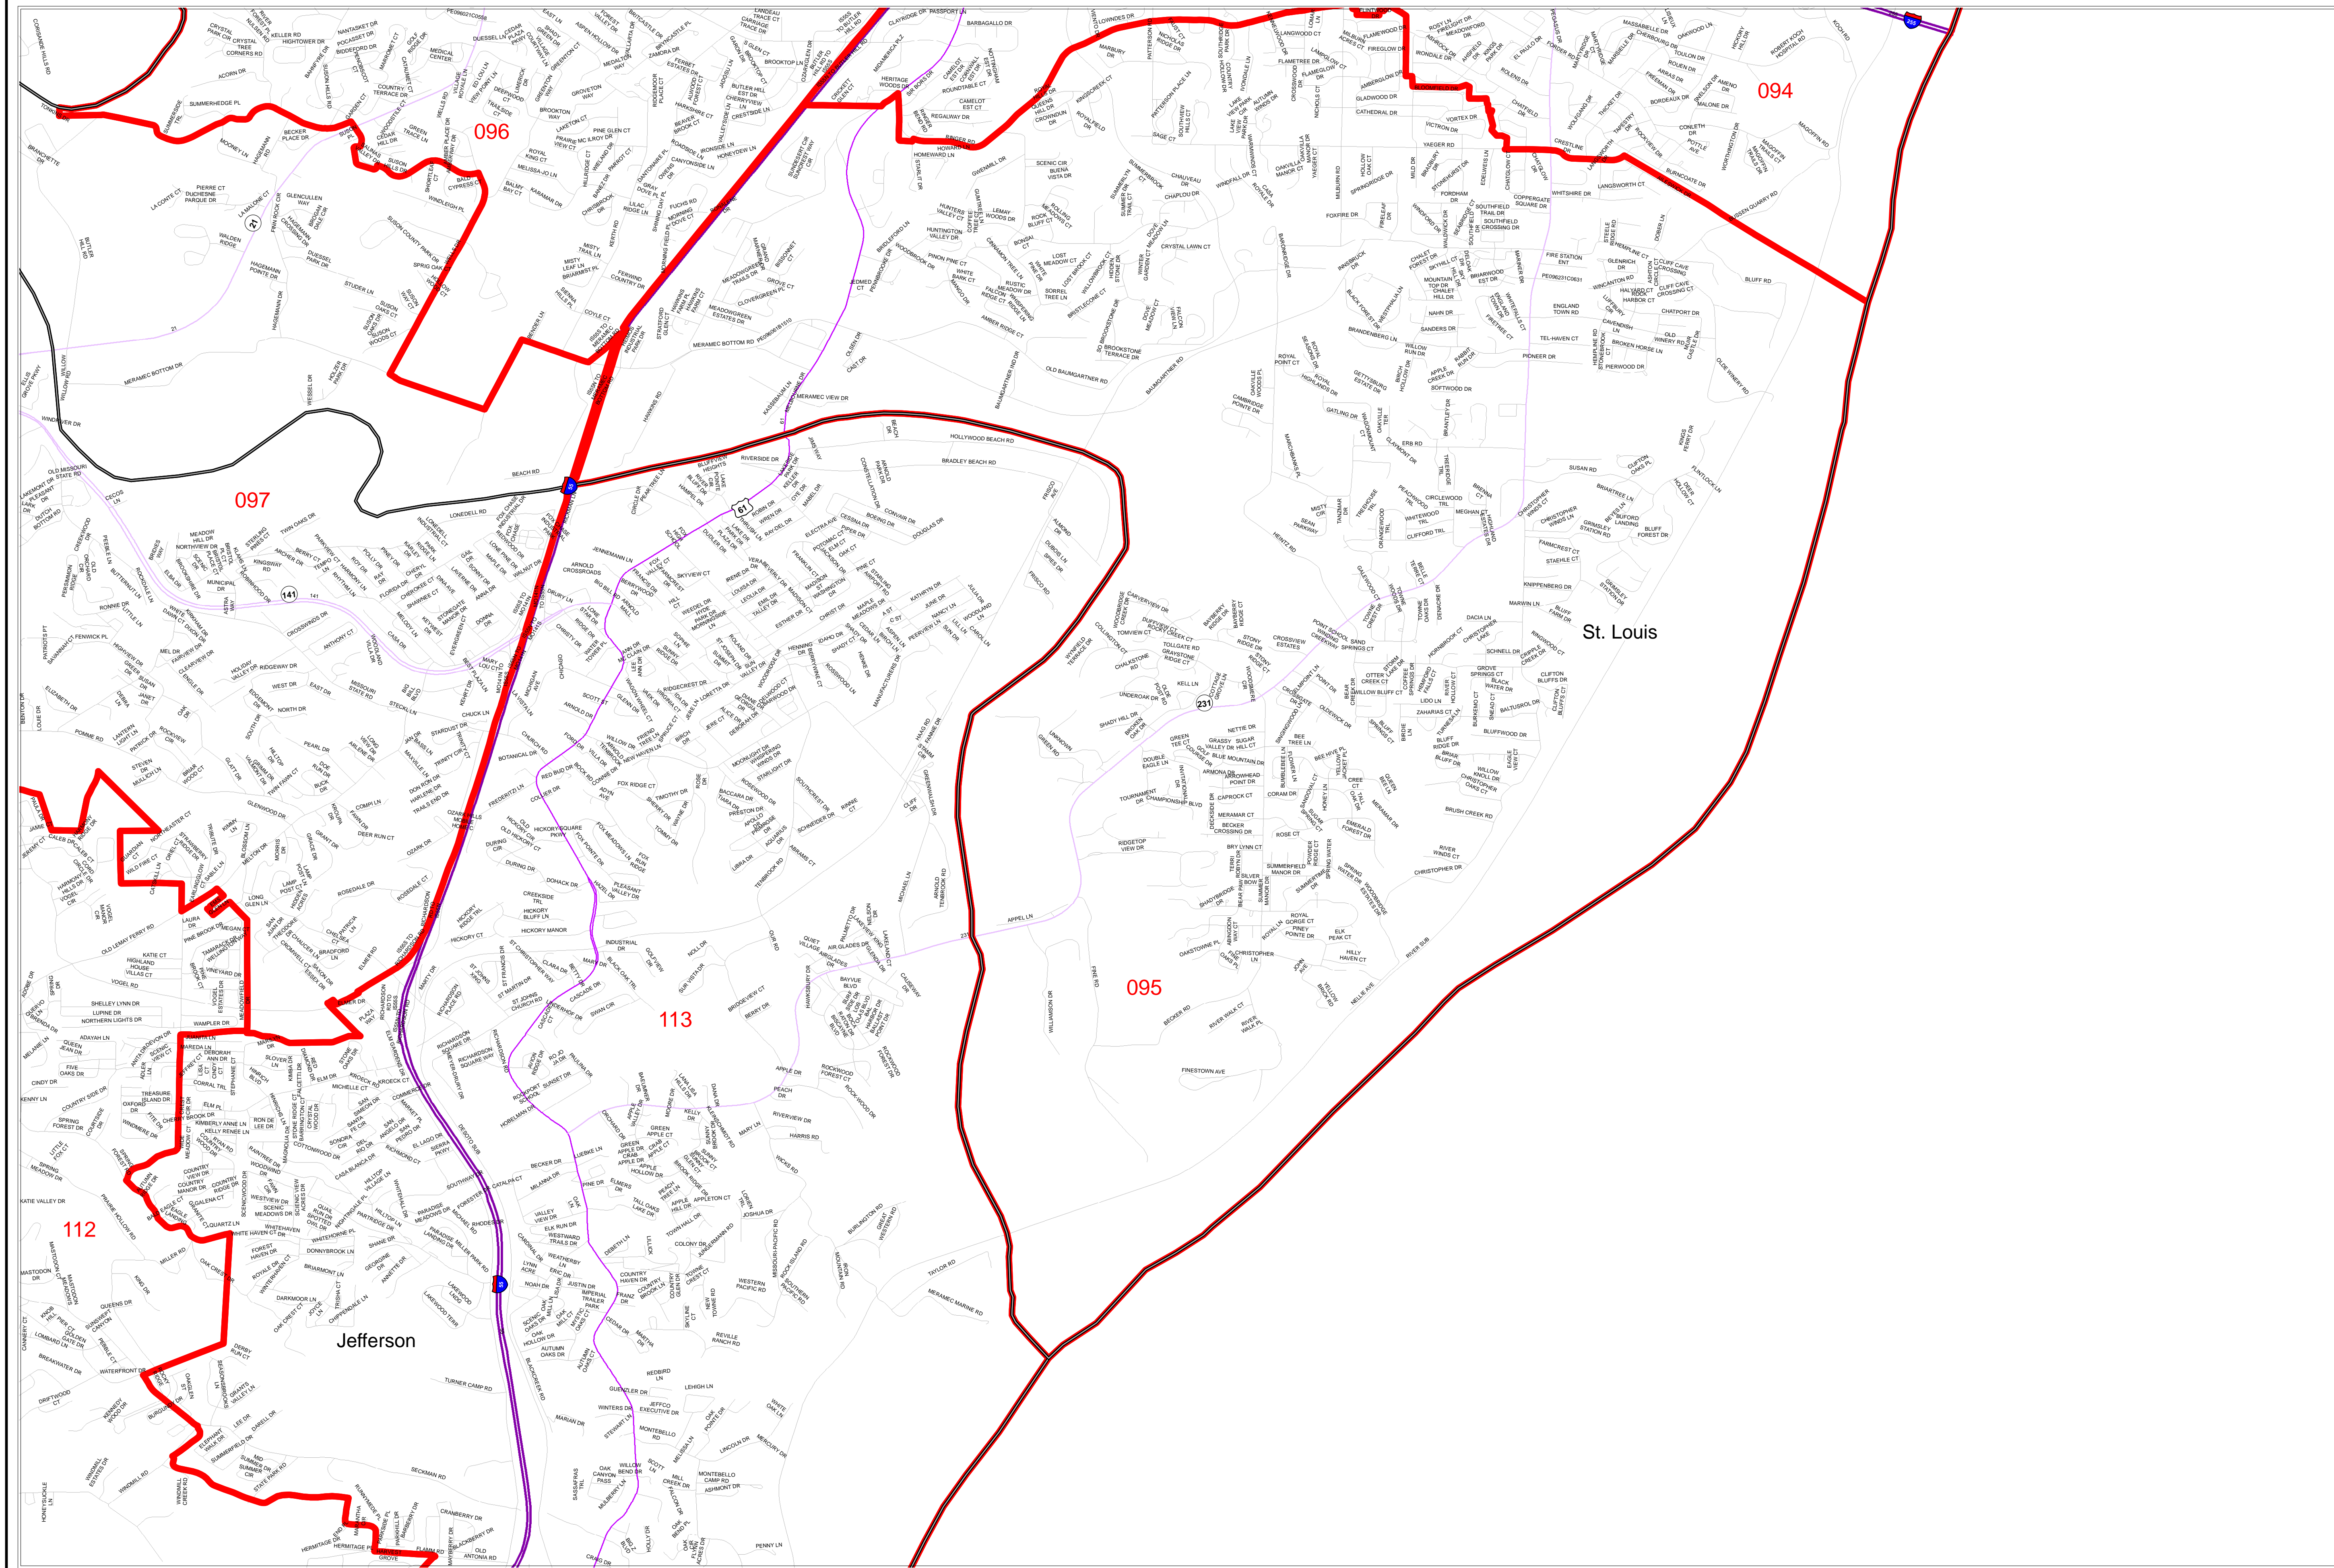

House Apportionment Plan 2011

Missouri Appellate Apportionment Commission